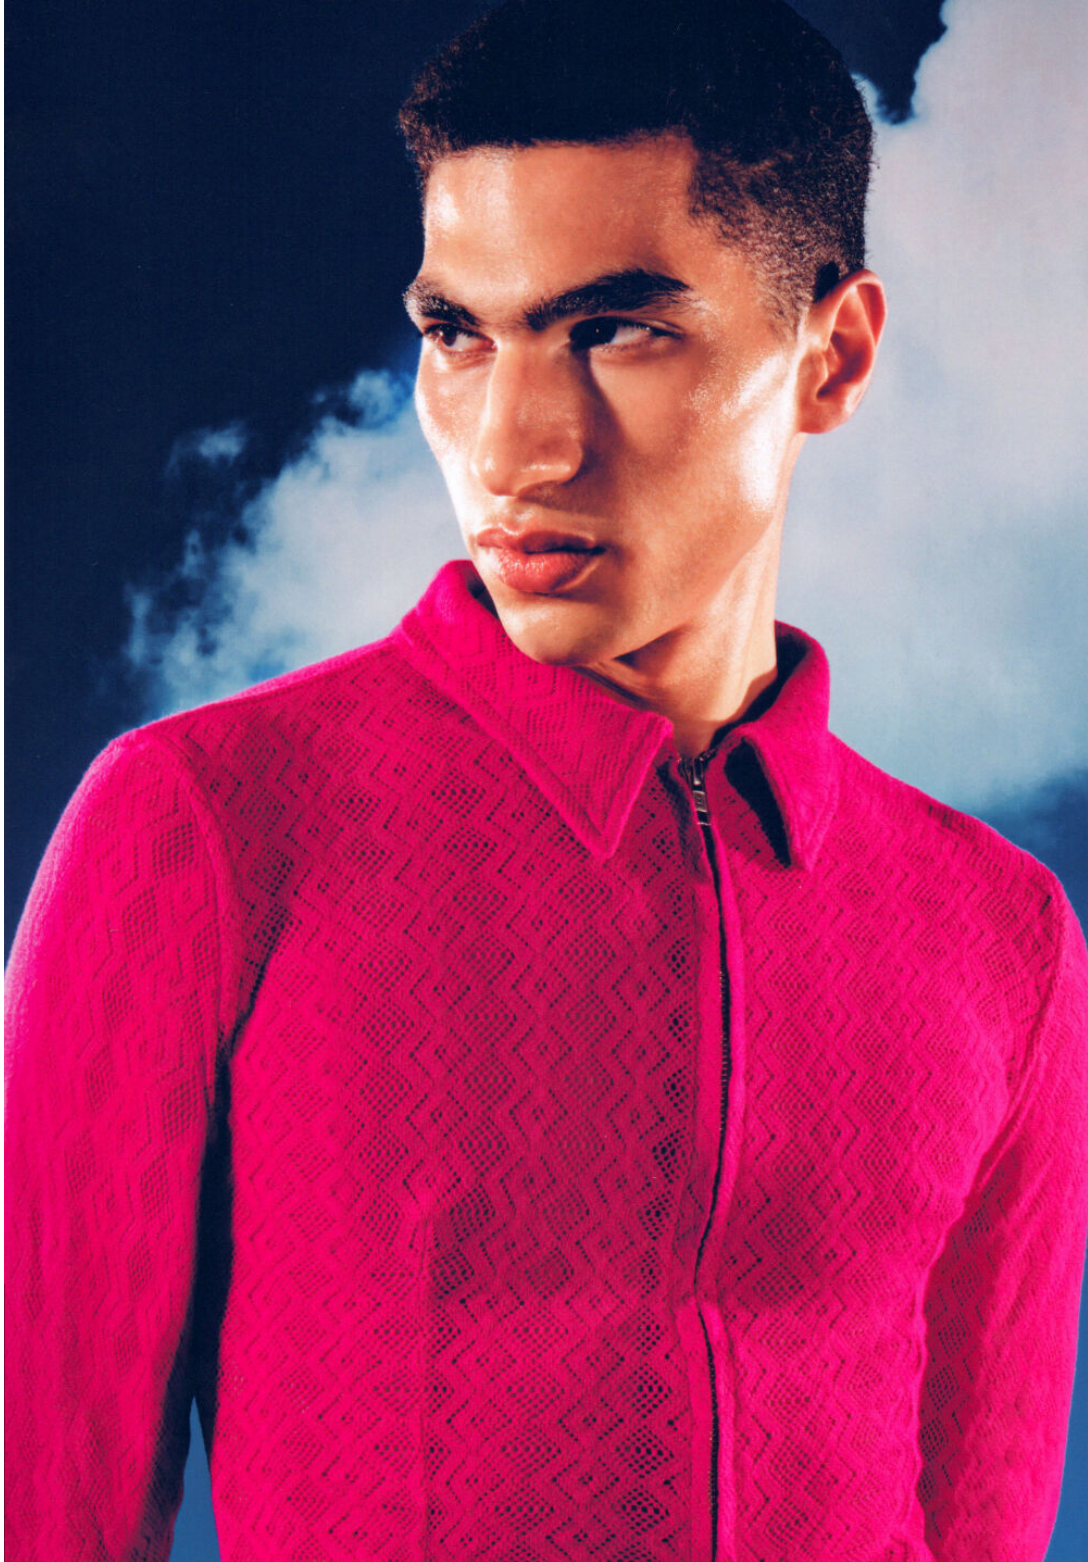

AHMED MESBAH

height 6'1" · bust 35.5" · waist 28" · hips 35.5"
shoes size 43 EU/12 US/8 UK · hair black · eyes green-brown