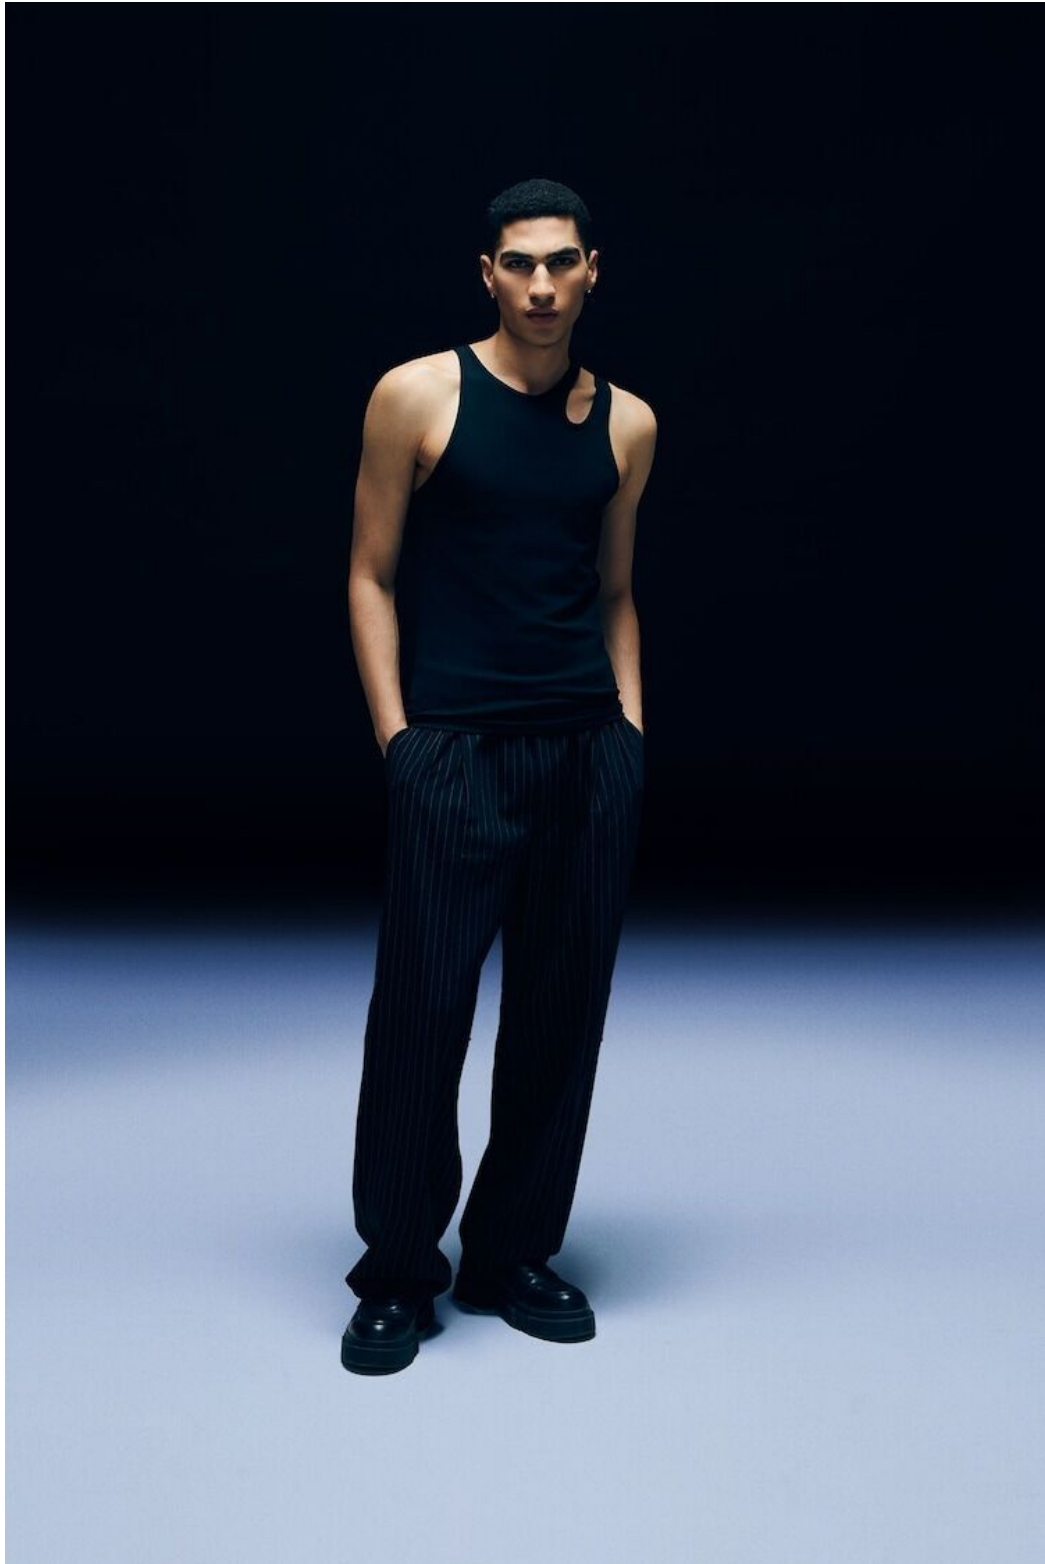

# AHMED MESBAH

height 6'1" · bust 35.5" · waist 28" · hips 35.5"  
shoes size 43 EU/12 US/8 UK · hair black · eyes green-brown